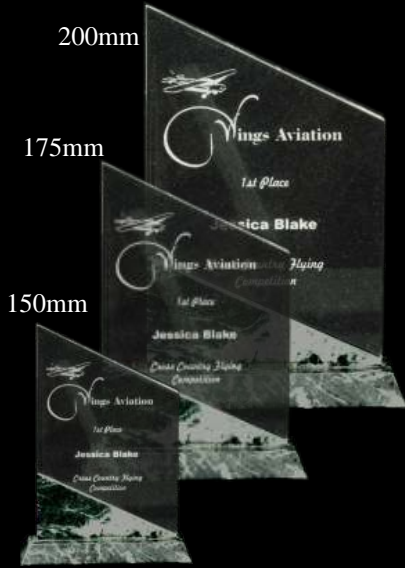

Glass & Crystal Awards

CRYST/MARBLE-SM
/MED /LG

GLASS-JB1001 Small
/JB1002 Medium /JB1004 Large

CRYSTAL-JB1061 Small
/JB1062 Medium /JB1063 Large

CRYSTAL-TDL005

CRYSTAL-TOWER

GLASS PLAQUE-GOLD

GLASS PLAQUE-SIL

GLASS01 Large /02 Medium
/03 Small - Gold

GLASS01 Large /02 Medium
/03 Small - Silver

Glass & Crystal Awards

GLASS04 Large /05 Medium
/06 Small - Gold

GLASS07 Large /08 Medium
/09 Small - Silver

GLASS07 Large /08 Medium
/09 Small - Gold