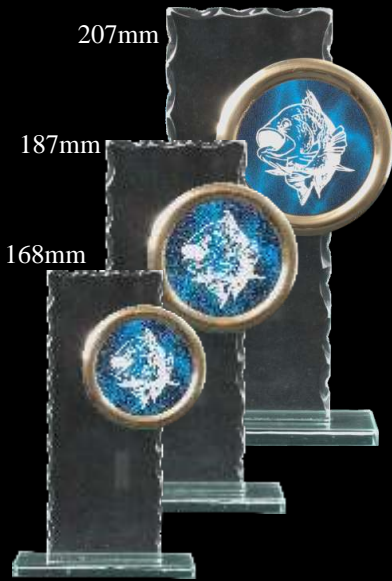

Glass & Crystal Awards

CRYST/MARBLE-SM
/MED /LG

GLASS-JB1001 Small
/JB1002 Medium /JB1004 Large

CRYSTAL-JB1061 Small
/JB1062 Medium /JB1063 Large

CRYSTAL-TDL005

CRYSTAL-TOWER

GLASS PLAQUE-GOLD

GLASS PLAQUE-SIL

GLASS01 Large /02 Medium
/03 Small - Gold

GLASS01 Large /02 Medium
/03 Small - Silver

Glass & Crystal Awards

GLASS04 Large /05 Medium
/06 Small - Gold

GLASS07 Large /08 Medium
/09 Small - Silver

GLASS07 Large /08 Medium
/09 Small - Gold

GLASS10 Small
/11 Medium /12 Large

GLASS114S

GLASS3034S

GLASS75 Small
/76 Medium /77 Large

GLASS818M

Glass & Crystal Awards

SOCC9904 Small
/9905 Medium /9906 Large

GLASS65